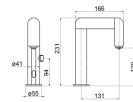

C: rainbow intermittent colours