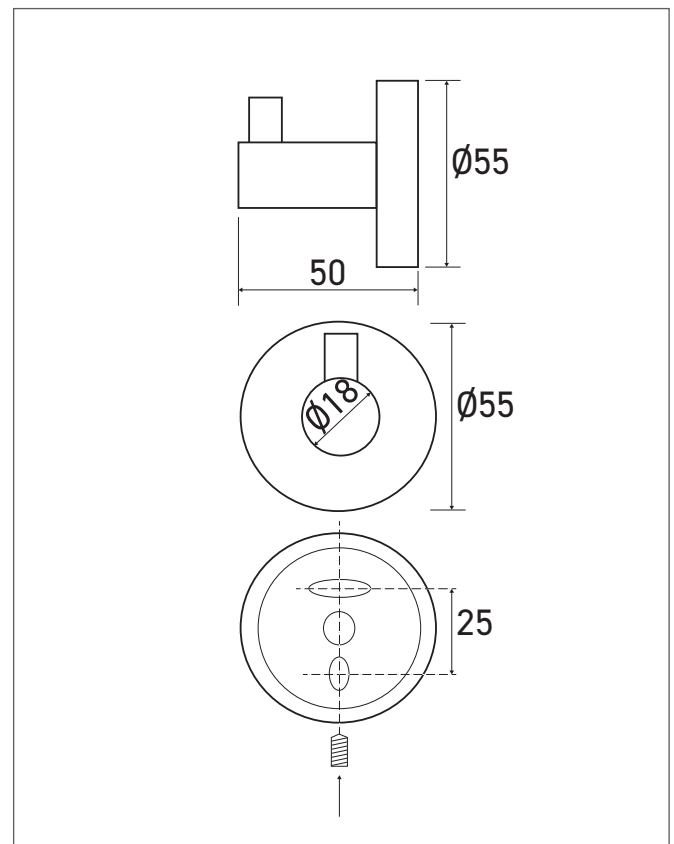

ELO single hook, matte white finishReference: **AM-16-B****Description**

ELO simple wall-mounted hook with matte white finish, offering robustness and durability.

Easy to install.

Aesthetic and functional design with a stable base, allows easy hanging of clothes or other items in public sanitary spaces.

Features

Brass hook, matte white finish.

Invisible wall mounting (screws and plugs provided).

Locking by Allen screw concealed under the hook.

Dimensions: $\varnothing 55 \times D50$ mm.

10-year warranty.

**Reference**