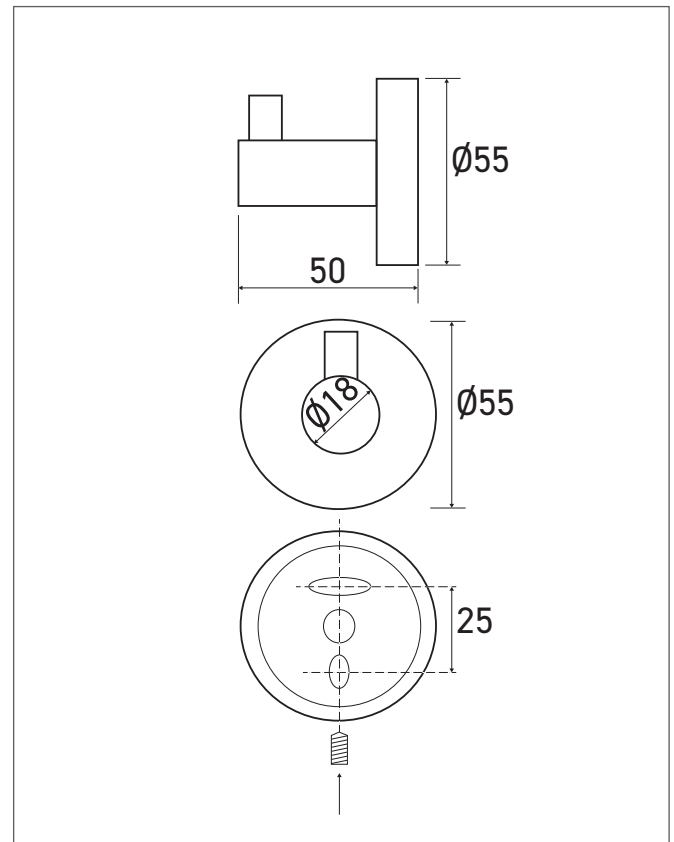

ELO single hook, matte gold finish

Reference: **AM-16-AB**

Description

ELO simple wall-mounted hook with PVD matte gold finish, offering robustness and durability.

Easy to install.

Aesthetic and functional design with a stable base, allows easy hanging of clothes or other items in public sanitary spaces.

Features

Brass hook, PVD matte gold finish.

Invisible wall mounting (screws and plugs provided).

Locking by Allen screw concealed under the hook.

Dimensions: Ø55 x D50 mm.

10-year warranty.

Reference

ELO single hook