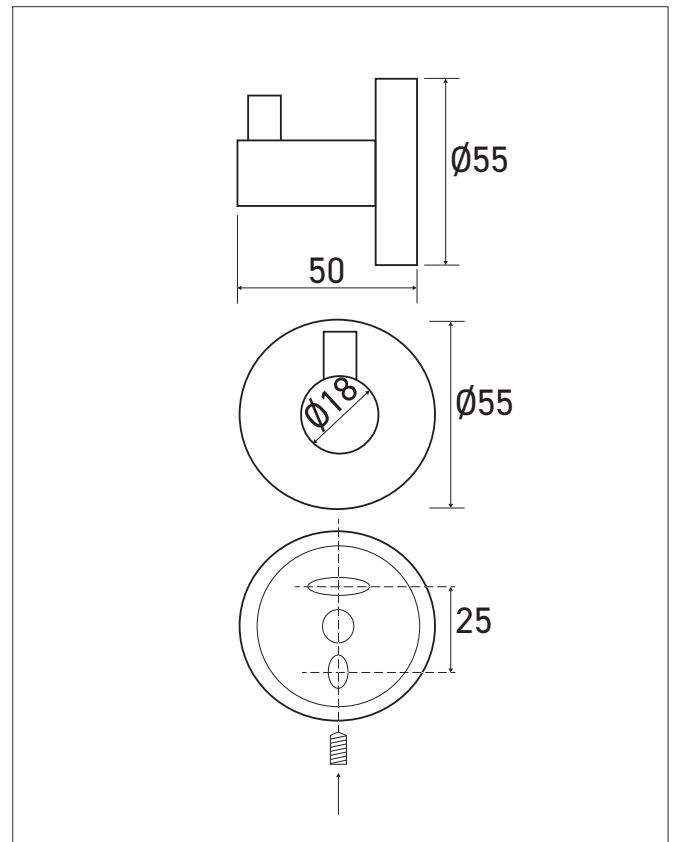

ELO single hook, matte black finish

Reference: **AM-16-N**

Description

ELO simple wall-mounted hook with matte black finish, offering robustness and durability.

Easy to install.

Aesthetic and functional design with a stable base, allows easy hanging of clothes or other items in public sanitary spaces.

Features

Brass hook, matte black finish.

Invisible wall mounting (screws and plugs provided).

Locking by Allen screw concealed under the hook.

Dimensions: $\varnothing 55 \times D50$ mm.

10-year warranty.

Reference