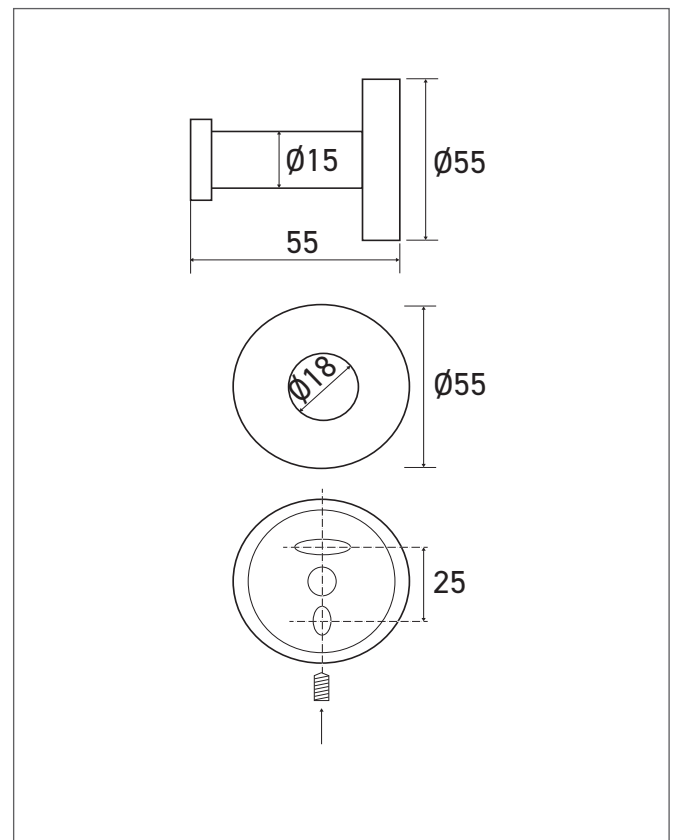

Reference

ONA single hook

- **AM-24-AB** PVD matte gold Antique Bronze finish