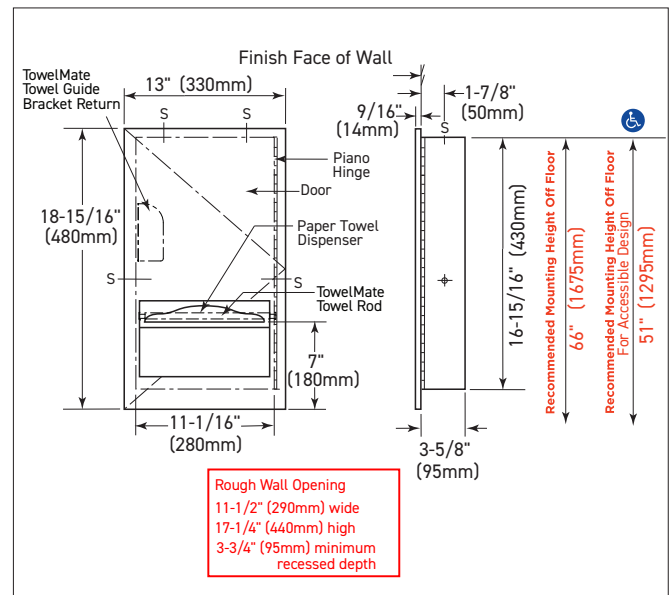

Retention cable for wall protection.

Capacity 300 to 400 hand towels depending on size.

DISTRITOP included: accessory for continuous single-sheet dispensing, reducing paper consumption by at least 20%, eliminating jams and multiple sheet pulls.

Opening / closing without lock.

Dimensions: W330 x D106 x H480 mm (including 95 mm recess).

Wall recess: W290 x D95 x H440 mm.

Fixings included.

3 year warranty.

Accessory DISTRITOP included

**Reference**

Recessed stainless steel paper towel dispenser