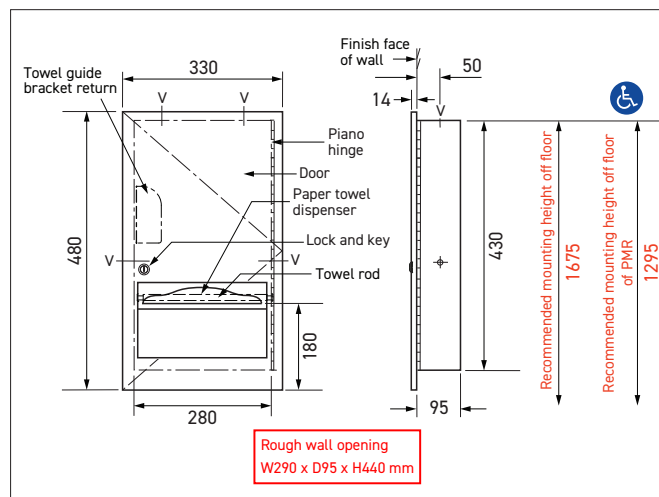

Retention cable for wall protection.

Capacity 300 to 400 hand towels depending on size.

DISTRITOP included: accessory for continuous single-sheet dispensing, reducing paper consumption by at least 20%, eliminating jamming and multiple sheet pulls.

Opening / closing without lock.

Dimensions: W330 x D106 x H480 mm (including 95 mm recess).

Wall recess: W290 x D95 x H440 mm.

Fixings included.

3-year warranty.

Accessory DISTRITOP included

**Reference**

Recessed stainless steel paper towel dispenser