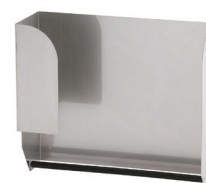

**Recessed stainless steel hand towel dispenser  
matte black finish**

Reference: **BO-359033-N**

**Description**

Recessed stainless steel paper hand towel dispenser, with flush lock and a rounded, hemmed opening to dispense paper hand towels without tearing them, matte black finish.

With its contemporary design, it frees up space and simplifies maintenance.

**Features**

AISI 304 stainless steel, matte black finish.

Fully welded recessed housing.

1.2 mm thick door with 90° return for maximum rigidity, hidden piano hinge along the entire height and key lock.

Retention cable for wall protection.

Capacity 300 to 400 hand towels depending on size.

DISTRITOP included: accessory for continuous single-sheet dispensing, reducing paper consumption by at least 20%, eliminating jamming and multiple sheet pulls.

Opening / closing without lock.

Dimensions: W330 x D106 x H480 mm (including 95 mm recess).

Wall recess: W290 x D95 x H440 mm.

Fixings included.

3-year warranty.

Accessory DISTRITOP included

**Reference**

Recessed stainless steel paper towel dispenser