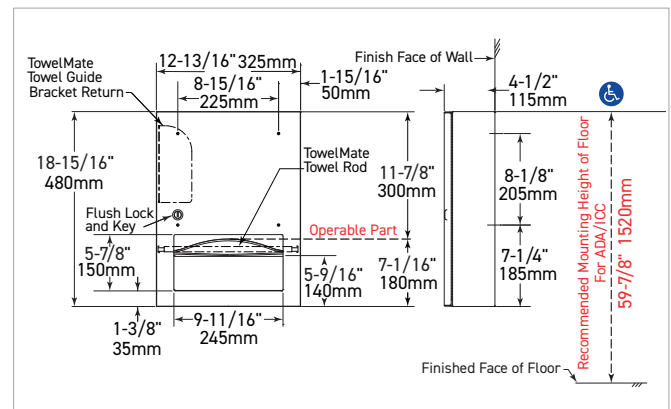

**Stainless steel hand towel dispenser matte black finish**

Reference: **BO-359039-N**

**Description**

Wall-mounted stainless steel paper towel dispenser, with flush lock and a rounded, hemmed opening to dispense paper towels without tearing them. Matte black finish.

Equipped with DISTRITOP with a 90° guiding angle inside the dispenser to prevent paper towels from falling forward when the door is opened for service, and a nylon rob in the center to dispense towels one by one.

With its contemporary design, it frees up space and simplifies maintenance.

**Features**

- AISI 304 stainless steel, matte black finish.
- 1.2 mm thick door with 90° return for maximum rigidity, concealed piano hinge along the entire height and key lock.
- Retention cable for wall protection.
- Capacity 300 to 400 hand towels depending on size.
- DISTRITOP included: accessory for continuous single-sheet dispensing, reducing paper consumption by at least 20%, eliminating jamming and multiple sheet pulls.
- Opening / closing without lock.
- Dimensions: W325 x D115 x H480 mm.
- Fixings included.
- 3 year warranty.