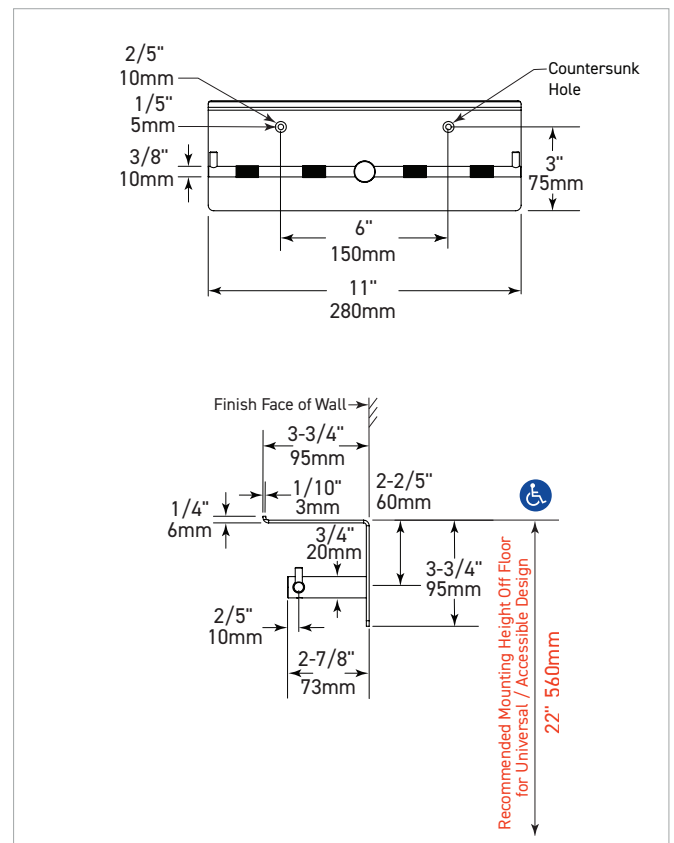

NEOX wall-mounted stainless steel toilet roll holder with shelf matte black finish

Reference: **BO-540-N**

Description

NEOX stainless steel double wall-mounted domestic toilet roll dispenser with utility shelf, matte black finish.

Ø 19 mm stainless steel central pin firmly welded to support.

2 solid Ø 10 mm stainless steel distribution bars secured by concealed locking screws on pin.

Ø 6.4 mm stainless steel roll retaining pins.

Capacity: 2 rolls max. Ø 110 mm (500 sheets).

Mounting by 2 countersunk holes Ø 5 mm.

Dimensions : W280 x D95 x H99 mm.

2-year warranty.

Reference

NEOX stainless steel double toilet roll dispenser with shelf

- **BO-540-N** **matte black finish**