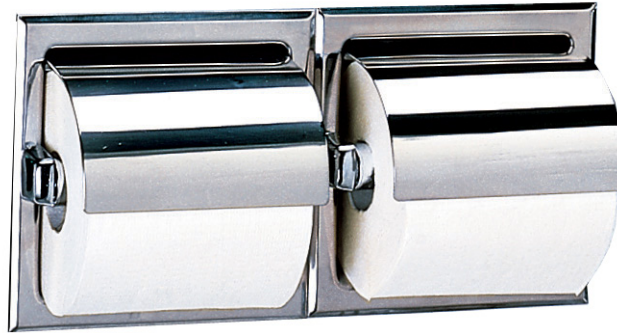

**Recessed double toilet roll dispenser in stainless steel**

Stainless steel quality AISI 304 18/8 brushed or polished finish.

Capacity 2 rolls  $\varnothing$ 130 mm (1500 sheets).

Supplied fixations.

Dimensions: W315 x D50 x H155 mm.

Rough wall opening: W300 x D86 x H135 mm.

**References:**

**BO-699** Bright polished finish

**BO-6997** Brushed finish