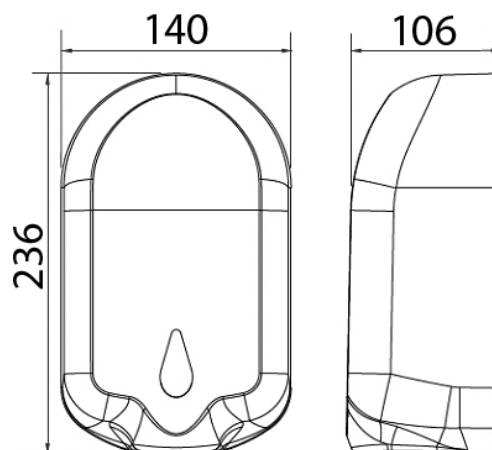

## Automatic soap or gel dispenser

**Mural liquid soap or gel hand sanitizer dispenser touch free,**

avoiding germs from spreading.

Plastic ABS White.

Tank capacity to be filled directly 1100 ml.

Dosage 1 ml.

Sensor 30-100 mm.

Powered by 4 x LR6 batteries (not supplied) – Autonomy 70 000 cycles.

250 mm without any objects under the dispenser for a correct sensor operation.

Dim. W140 x D106 x H236 mm.

Reference: DS-40