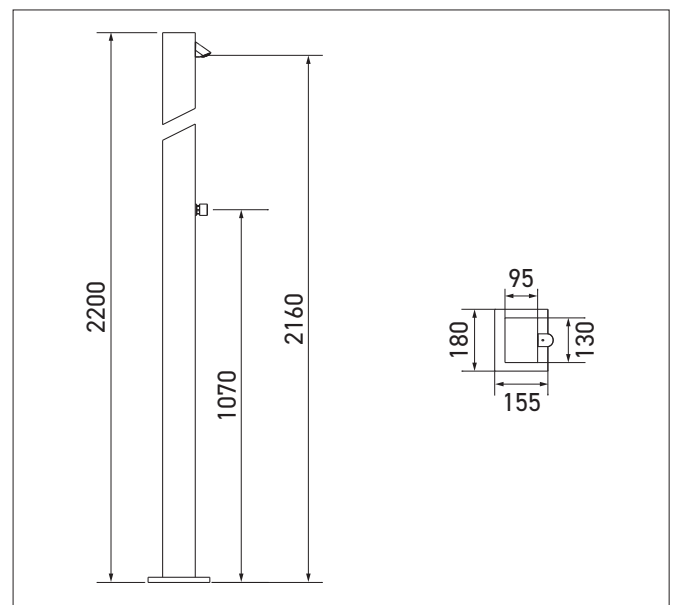

**Single stainless steel shower column**

Reference: **ID-120**

**Description**

Stainless steel shower column, equipped with a timed-flow tap and a fixed vandal-proof shower head.

**Features**

- AISI 316 stainless steel quality, brushed finish.
- Floor-mounted.
- Chrome-plated brass faucet with timed-flow push-button.
- Time-flow 15±5 sec at 3 bar (tolerance as specified in standard EN 816).
- Pressure: 2 - 4 bar (max 6 bar).
- Temperature 5 - 65°.
- Flow rate 8LPM (with flow limiter).
- Dimensions: W130 x D95 x H2200 mm.
- Base: W180 x D155 mm.

**Reference**

Single stainless steel shower column

- **ID-120**      **Brushed stainless steel finish**

**Option**

- Manual or mixer tap