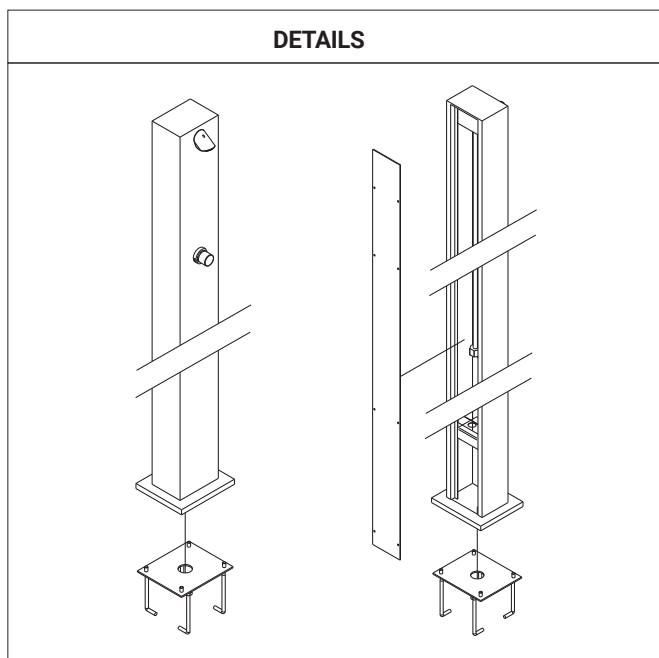

**Single stainless steel shower column**

Reference: **ID-120**

**Description**

Stainless steel shower column, equipped with a timed-flow tap and a fixed vandal-proof shower head.

**Features**

- AISI 316 stainless steel quality, brushed finish.
- Floor-mounted.
- Chrome-plated brass faucet with timed-flow push-button.
- Time-flow 15±5 sec at 3 bar (tolerance as specified in standard EN 816).
- Pressure: 2 - 4 bar (max 6 bar).
- Temperature 5 - 65°.
- Flow rate 8LPM (with flow limiter).
- Dimensions: W130 x D95 x H2200 mm.
- Base: W180 x D155 mm.

**Reference**

Single stainless steel shower column

- **ID-120**      **Brushed stainless steel finish**

**Option**

- Manual or mixer tap