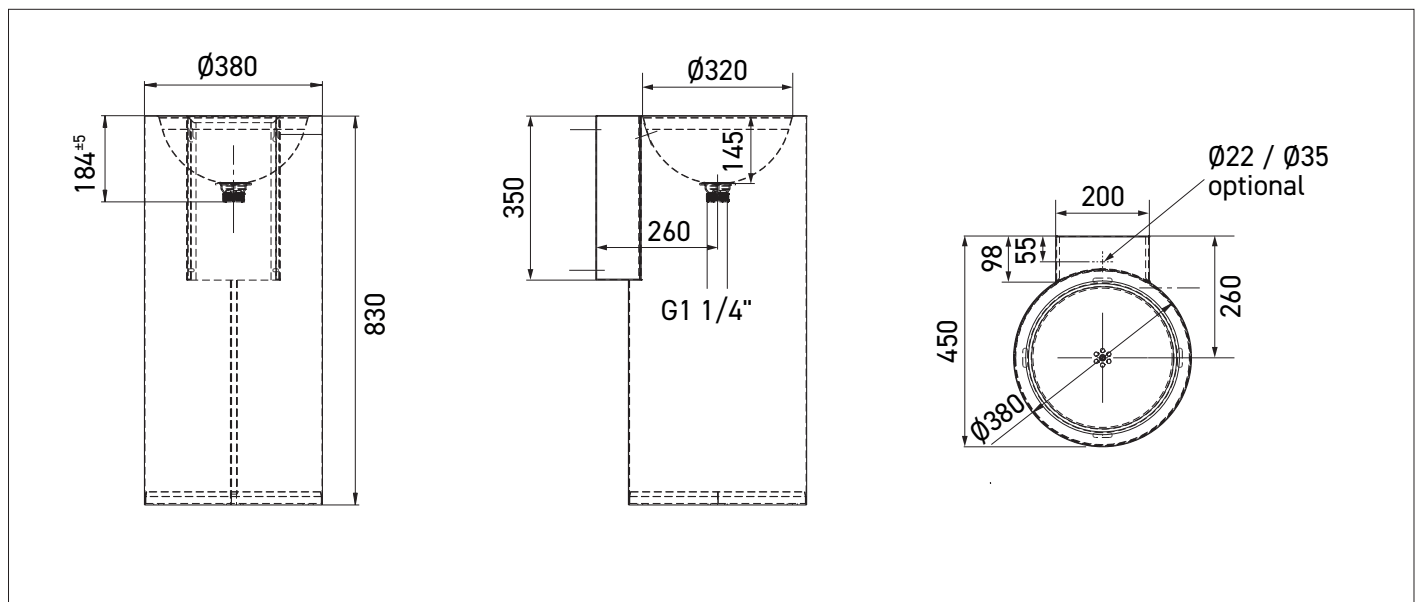

Stainless steel pedestal washbasin

Reference: **LP-025-S**

Description

Stainless steel pedestal washbasin, with deck for faucet.
 Robust, this washbasin is designed for high-traffic public spaces, combining safety and hygiene.
 Clean lines for modern bathrooms.
 Quick installation and easy maintenance.

Features

AISI 304 stainless steel quality, brushed finish, 1.2 mm thickness.
 Pressed basin Ø320 x D140 mm, without overflow.
 Floor-standing and wall-fixed.
 1 1/4" drain supplied.
 Rounded edges.
 Integrated earth connection.
 Fixings included.
 Dim. W380 x D450 x H830 mm.
 CE marking. Compliant with standard EN 14688.
 10-year warranty.

Reference

Pedestal washbasin

- **LP-025-S** **Brushed stainless steel finish**

Options

- Faucet hole Ø 22 mm (Ref.: ...-T2) or 35 mm (Ref.: ...-T1)
- Polished / brushed finish and polished basin interior