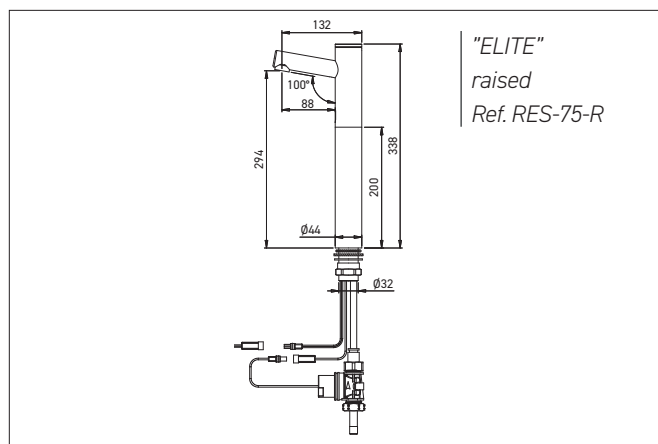

ELITE raised electronic faucet

References: **RES-74-R / RES-75-R / RES-76-R / RES-77-R**

Description

Deck mounted electronic faucet with infrared detection, raised for vanity bowls.

Its elegant design adds a contemporary and polished touch to sanitary spaces.

Engineered for effortless installation and upkeep, with all components integrated into its structure.

Under basin battery access.

Electronic faucets reduce water consumption, save energy and optimise sanitary hygiene.

Features

Infrared sensor with optimised presets, adjustable with remote control (detection range, flow duration, periodic flushing, temporary stop...).

Adjustable settings with remote control (sensor range, flow time, hygiene rinse, temporary off, safety time, reset...).

Powered by 9V battery or 230/9V transformer.

Sensor includes a low battery LED indicator.

Security stop after 90 seconds without interruption.

Periodic hygiene rinse.

Chrome-plated brass body.

Limited 4 LPM flow rate (1.9 LPM on demand).

Mixes hot and cold water, with integrated solenoid valve into faucet body.

SPEX F3/8" hoses (resistant to chlorinated disinfection and temperature increases) with integrated check valves. Supplied filters.

Operating pressure: 0.3 – 8.0 bars. / Max. temperature 70°C.

CE. ACS. 3 year warranty.

References model choices

ELITE raised electronic faucet

- **RES-74-R** with mixer, 9V battery
- **RES-75-R** without mixer, 9V battery
- **RES-76-R** with mixer 230/9V transformer
- **RES-77-R** without mixer, 230/9V transformer
- **RES-74L-R** with mixer, 9V battery, long spout
- **RES-75L-R** without mixer, 9V battery, long spout
- **RES-76L-R** with mixer 230/9V transformer, long spout
- **RES-77L-R** without mixer, 230/9V transformer, long spout

Options

- RES-31 remote control
- Finishes: matte black, PVD Brushed Nickel, PVD matte gold, Antique Bronze, PVD Copper (contact us)
- Limited flow rate: 1.3, 1.9 or 3 LPM
- Raise: 45, 100, 110 or 163 mm
- L version spout 138 mm
- RES-294 IP 68 transformer to supply up to 4 faucets
- RES-295 Junction box to supply up to 10 faucets
- ...-MH Extended lever for PRM
- Matching ELITE soap dispenser