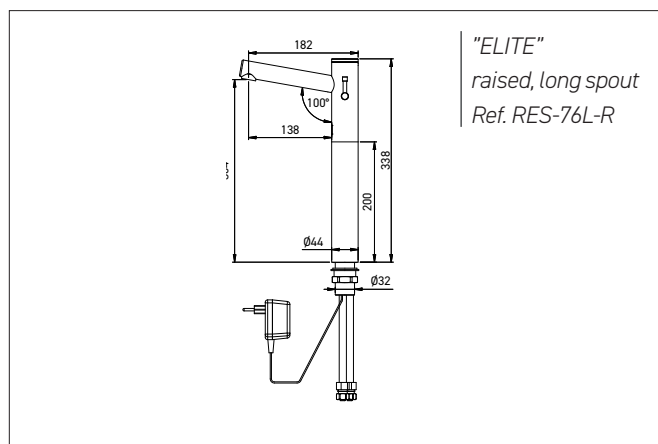

ELITE raised electronic faucet

References: **RES-74-R / RES-75-R / RES-76-R / RES-77-R**

Description

Deck mounted electronic faucet with infrared detection, raised for vanity bowls.

Its elegant design adds a contemporary and polished touch to sanitary spaces.

Engineered for effortless installation and upkeep, with all components integrated into its structure.

Under basin battery access.

Electronic faucets reduce water consumption, save energy and optimise sanitary hygiene.

Features

Infrared sensor with optimised presets, adjustable with remote control (detection range, flow duration, periodic flushing, temporary stop...).

Adjustable settings with remote control (sensor range, flow time, hygiene rinse, temporary off, safety time, reset...).

Powered by 9V battery or 230/9V transformer.

Sensor includes a low battery LED indicator.

Security stop after 90 seconds without interruption.

Periodic hygiene rinse.

Chrome-plated brass body.

Limited 4 LPM flow rate (1.9 LPM on demand).

Mixes hot and cold water, with integrated solenoid valve into faucet body.

SPEX F3/8" hoses (resistant to chlorinated disinfection and temperature increases) with integrated check valves. Supplied filters.

Operating pressure: 0.3 – 8.0 bars. / Max. temperature 70°C.

CE. ACS. 3 year warranty.

References model choices

ELITE raised electronic faucet

- **RES-74-R** with mixer, 9V battery
- **RES-75-R** without mixer, 9V battery
- **RES-76-R** with mixer 230/9V transformer
- **RES-77-R** without mixer, 230/9V transformer
- **RES-74L-R** with mixer, 9V battery, long spout
- **RES-75L-R** without mixer, 9V battery, long spout
- **RES-76L-R** with mixer 230/9V transformer, long spout
- **RES-77L-R** without mixer, 230/9V transformer, long spout

Options

- RES-31 remote control
- Finishes: matte black, PVD Brushed Nickel, PVD matte gold, Antique Bronze, PVD Copper (contact us)
- Limited flow rate: 1.3, 1.9 or 3 LPM
- Raise: 45, 100, 110 or 163 mm
- L version spout 138 mm
- RES-294 IP 68 transformer to supply up to 4 faucets
- RES-295 Junction box to supply up to 10 faucets
- ...-MH Extended lever for PRM
- Matching ELITE soap dispenser