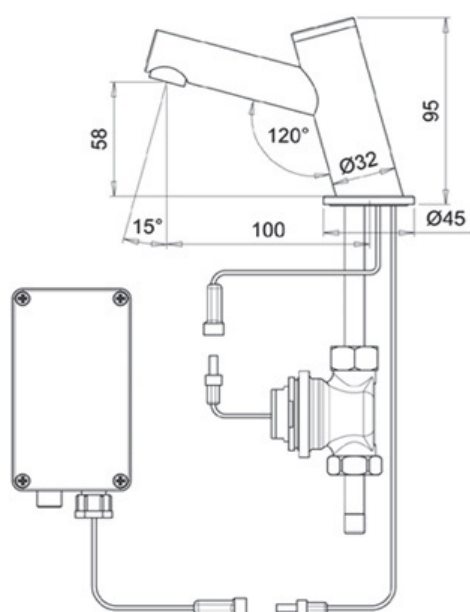

Technical characteristics

- Operation: Electronic by contact, using the proven Piezo technology.
- Installation: deck mounted.
- Materials: Chromed brass.
- Water: Cold or pre-mixed.
- Limited flow rate: 6 LPM, 3 LPM or 1,9 LPM.
- Temperature: Maximum 70°C.
- Pressure: 0.5 – 8.0 bars (7-116 PSI).
- Voltage: 9 Volts CC by 6 x 1,5V AA batteries or 230/9V. transformer. Low battery level indicator.
- Battery autonomy: + than 500 000 cycles.
- Temporization: 8 seconds pre-set.
- Temporization adjustment 0-60 seconds.
- Warranty: 2 years.

Ordering information

TEMPO PERFECT electronic tap

- RTS-1** 9V battery
- RTS-2** 9V transformer
- RTS-2B** transformer version with colored ring (blue, green, yellow, orange, white, red)

Options:

- Stainless steel brushed finish
- 24 hours hygiene rinse
- IP-67 transformer to supply up to 3 taps
Ref. RES-291