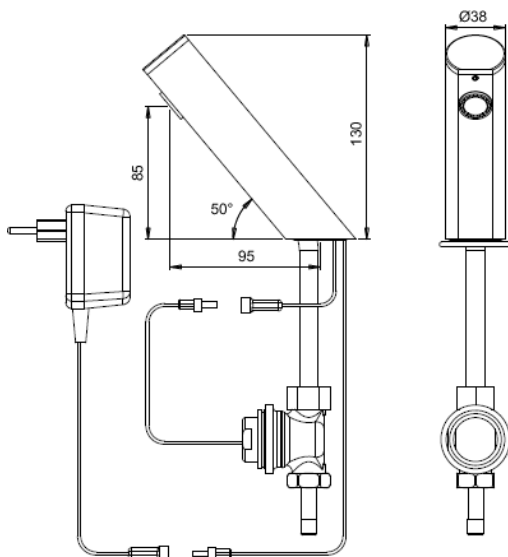

The electronic temporized tap conserves water, saves on energy and optimizes sanitary hygiene.

Ordering information

TOUCH sensitive tap

- RTS-6B** transformer version with colored ring (blue, green, yellow, orange, white, red)

Options:

- Stainless steel brushed finish
- 24 hours hygiene rinse
- IP-67 transformer to supply up to 3 taps
Ref. RES-291

Technical characteristics

- Operation: Electronic by contact, using the proven Piezo technology.
- Materials: Chromed brass.
- Water: Cold or pre-mixed.
- Temperature: Maximum 70°C.
- Pressure: 0.5 – 8.0 bars.
- Voltage: 230/9V transformer.
- Temporization: 8 seconds pre-set.
- Temporization adjustment 0-60 seconds.
- Warranty: 2 years.